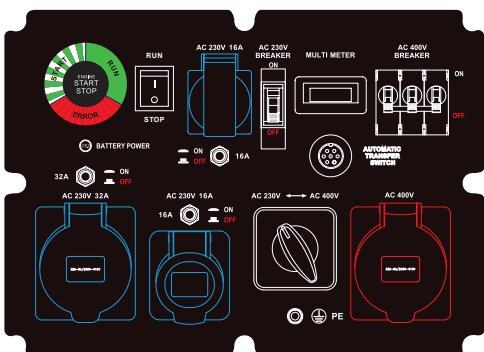

FRONT PANEL